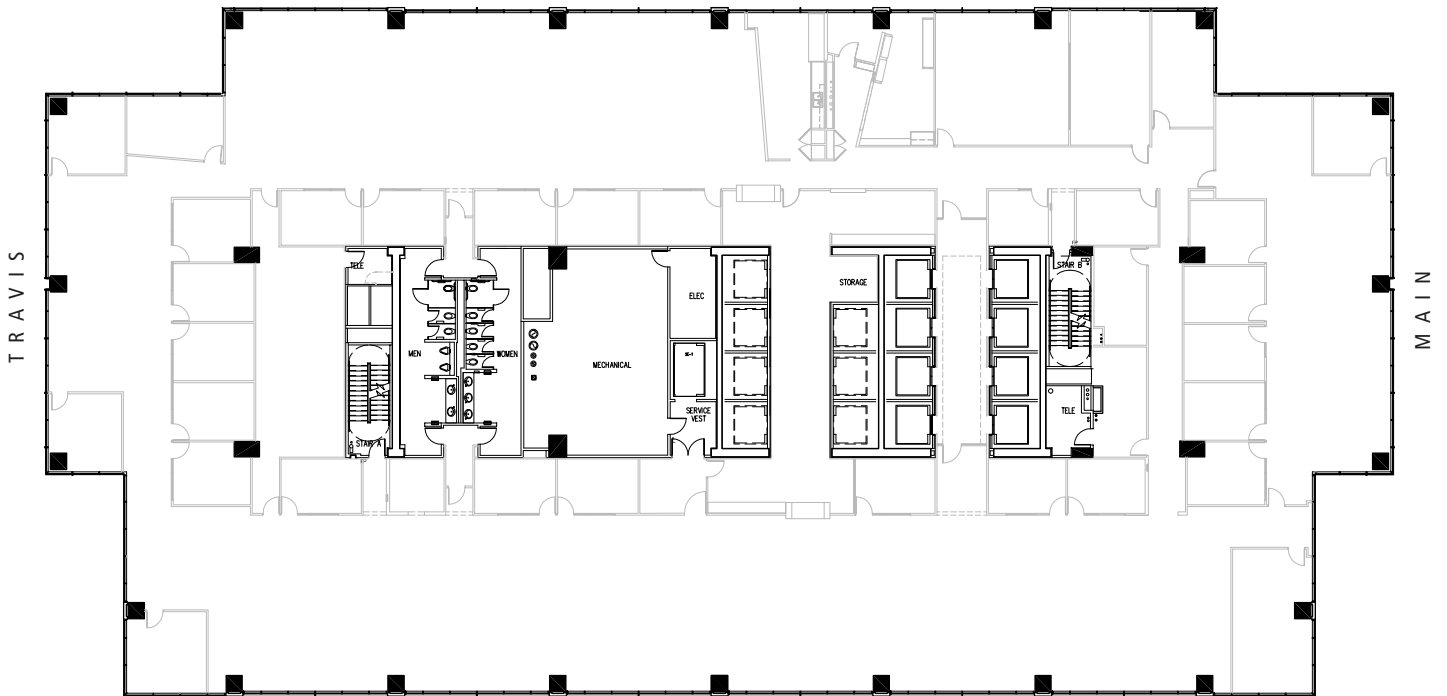

1000 MAIN

MCKINNEY

LAMAR

ENTIRE 20TH FLOOR - SUITE 2000:

28,963 RSF

1000MAIN.COM | 1000 MAIN STREET, HOUSTON, TX 77002

WADE BOWLIN | 713.209.5753
wbowlin@pmrg.com

Exclusive Leasing Agent