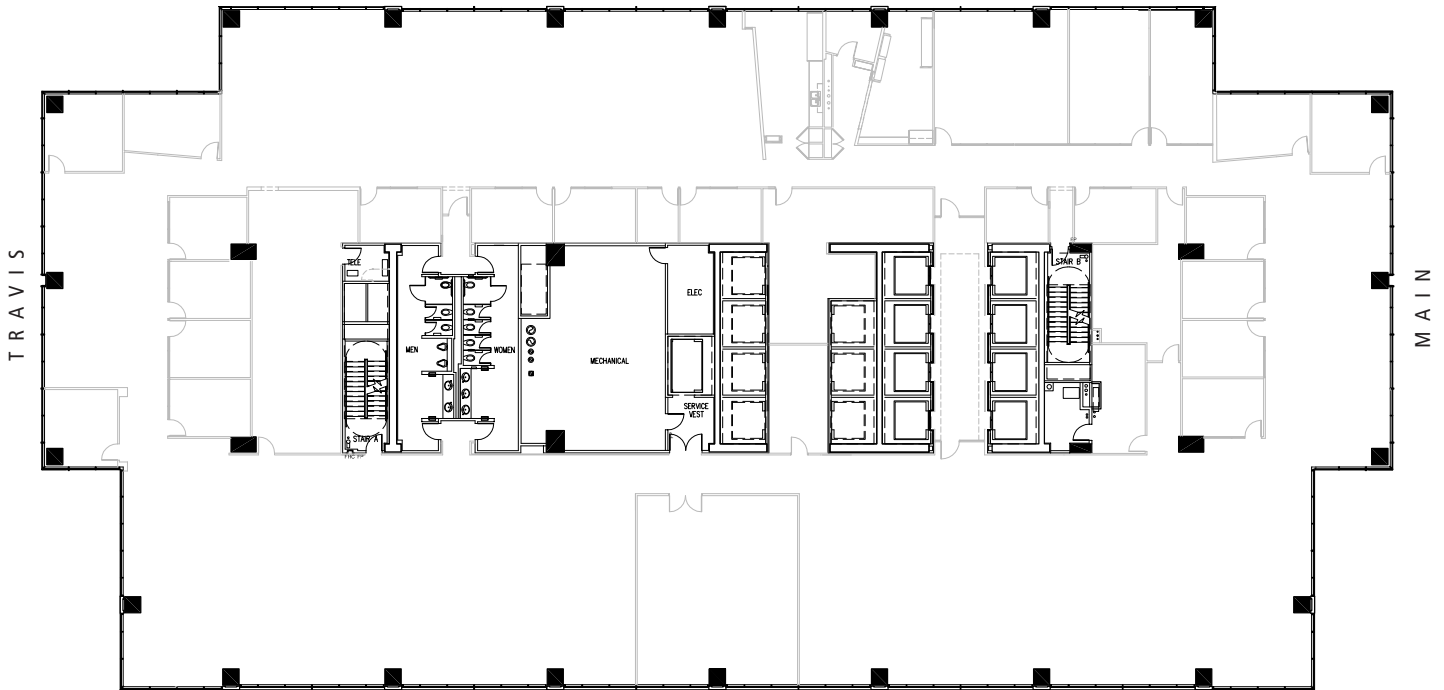

1000 MAIN

MCKINNEY

LAMAR

ENTIRE 19TH FLOOR - SUITE 1900:

28,963 RSF

1000MAIN.COM | 1000 MAIN STREET, HOUSTON, TX 77002

WADE BOWLIN | 713.209.5753
wbowlin@pmrg.com

Exclusive Leasing Agent