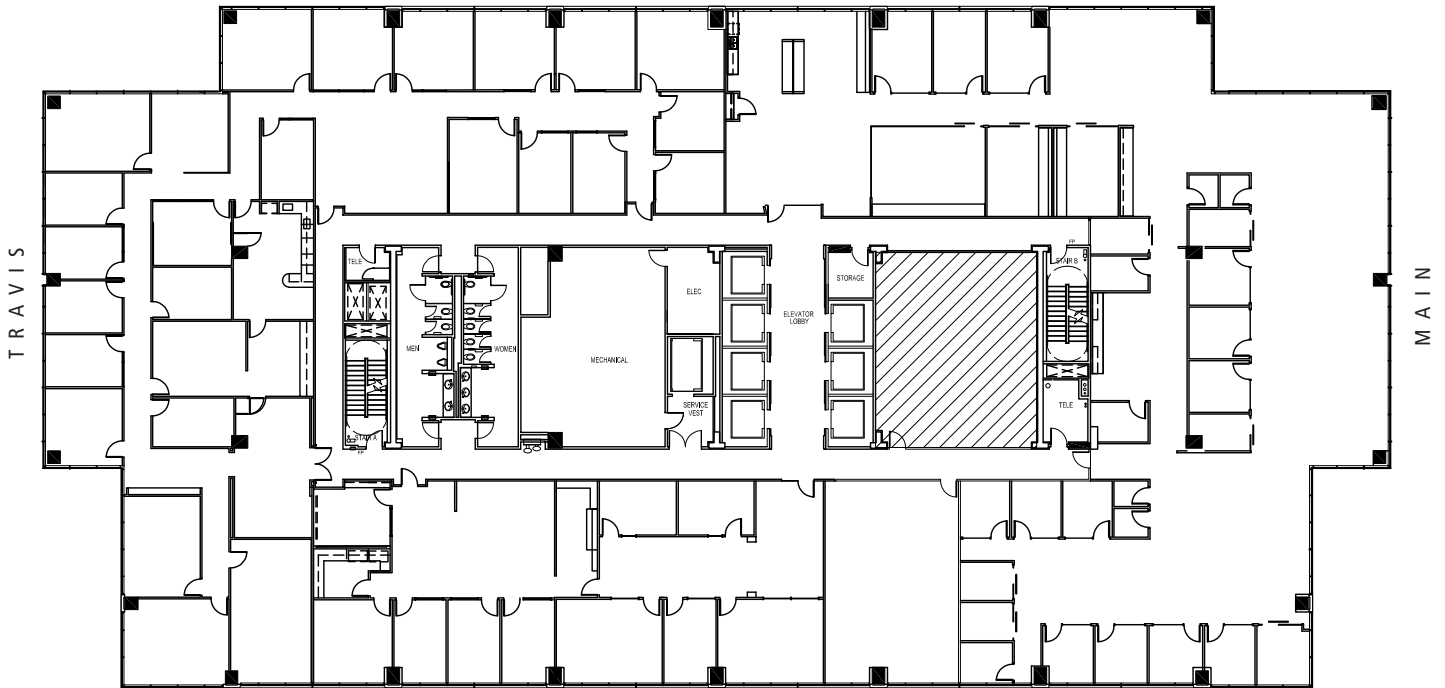

1000 MAIN

M C K I N N E Y

L A M A R

PART 32ND FLOOR - SUITE 3280:

1,390 RSF

1000MAIN.COM | 1000 MAIN STREET, HOUSTON, TX 77002

WADE BOWLIN | 713.209.5753
wbowlin@pmrg.com

Exclusive Leasing Agent